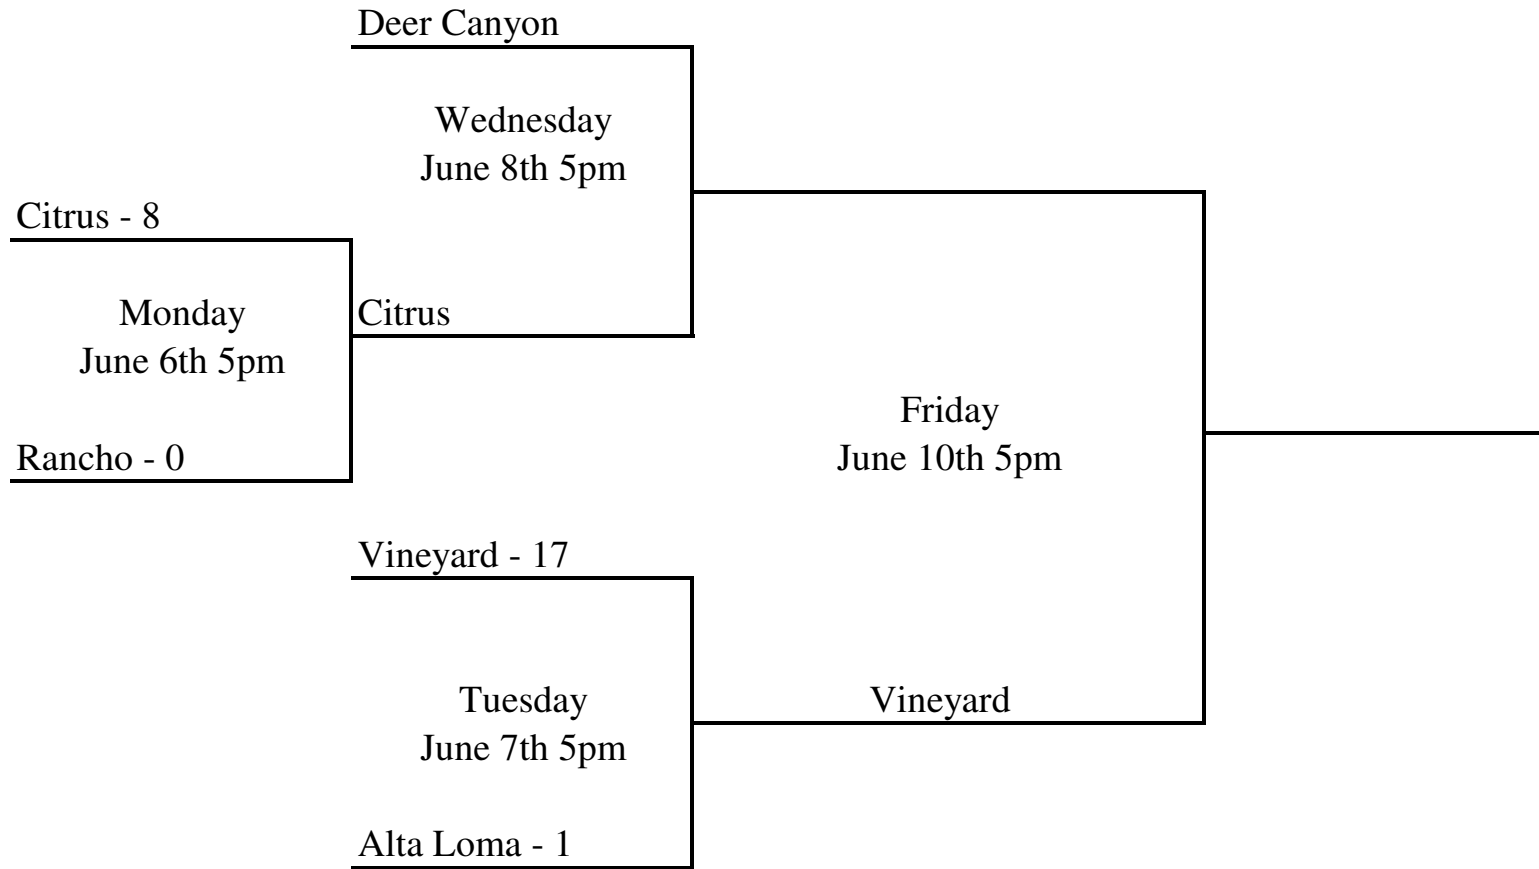

MAJOR BRACKET (Games played at Deer Canyon LL)

MINOR BRACKET (Games played at Deer Canyon LL)